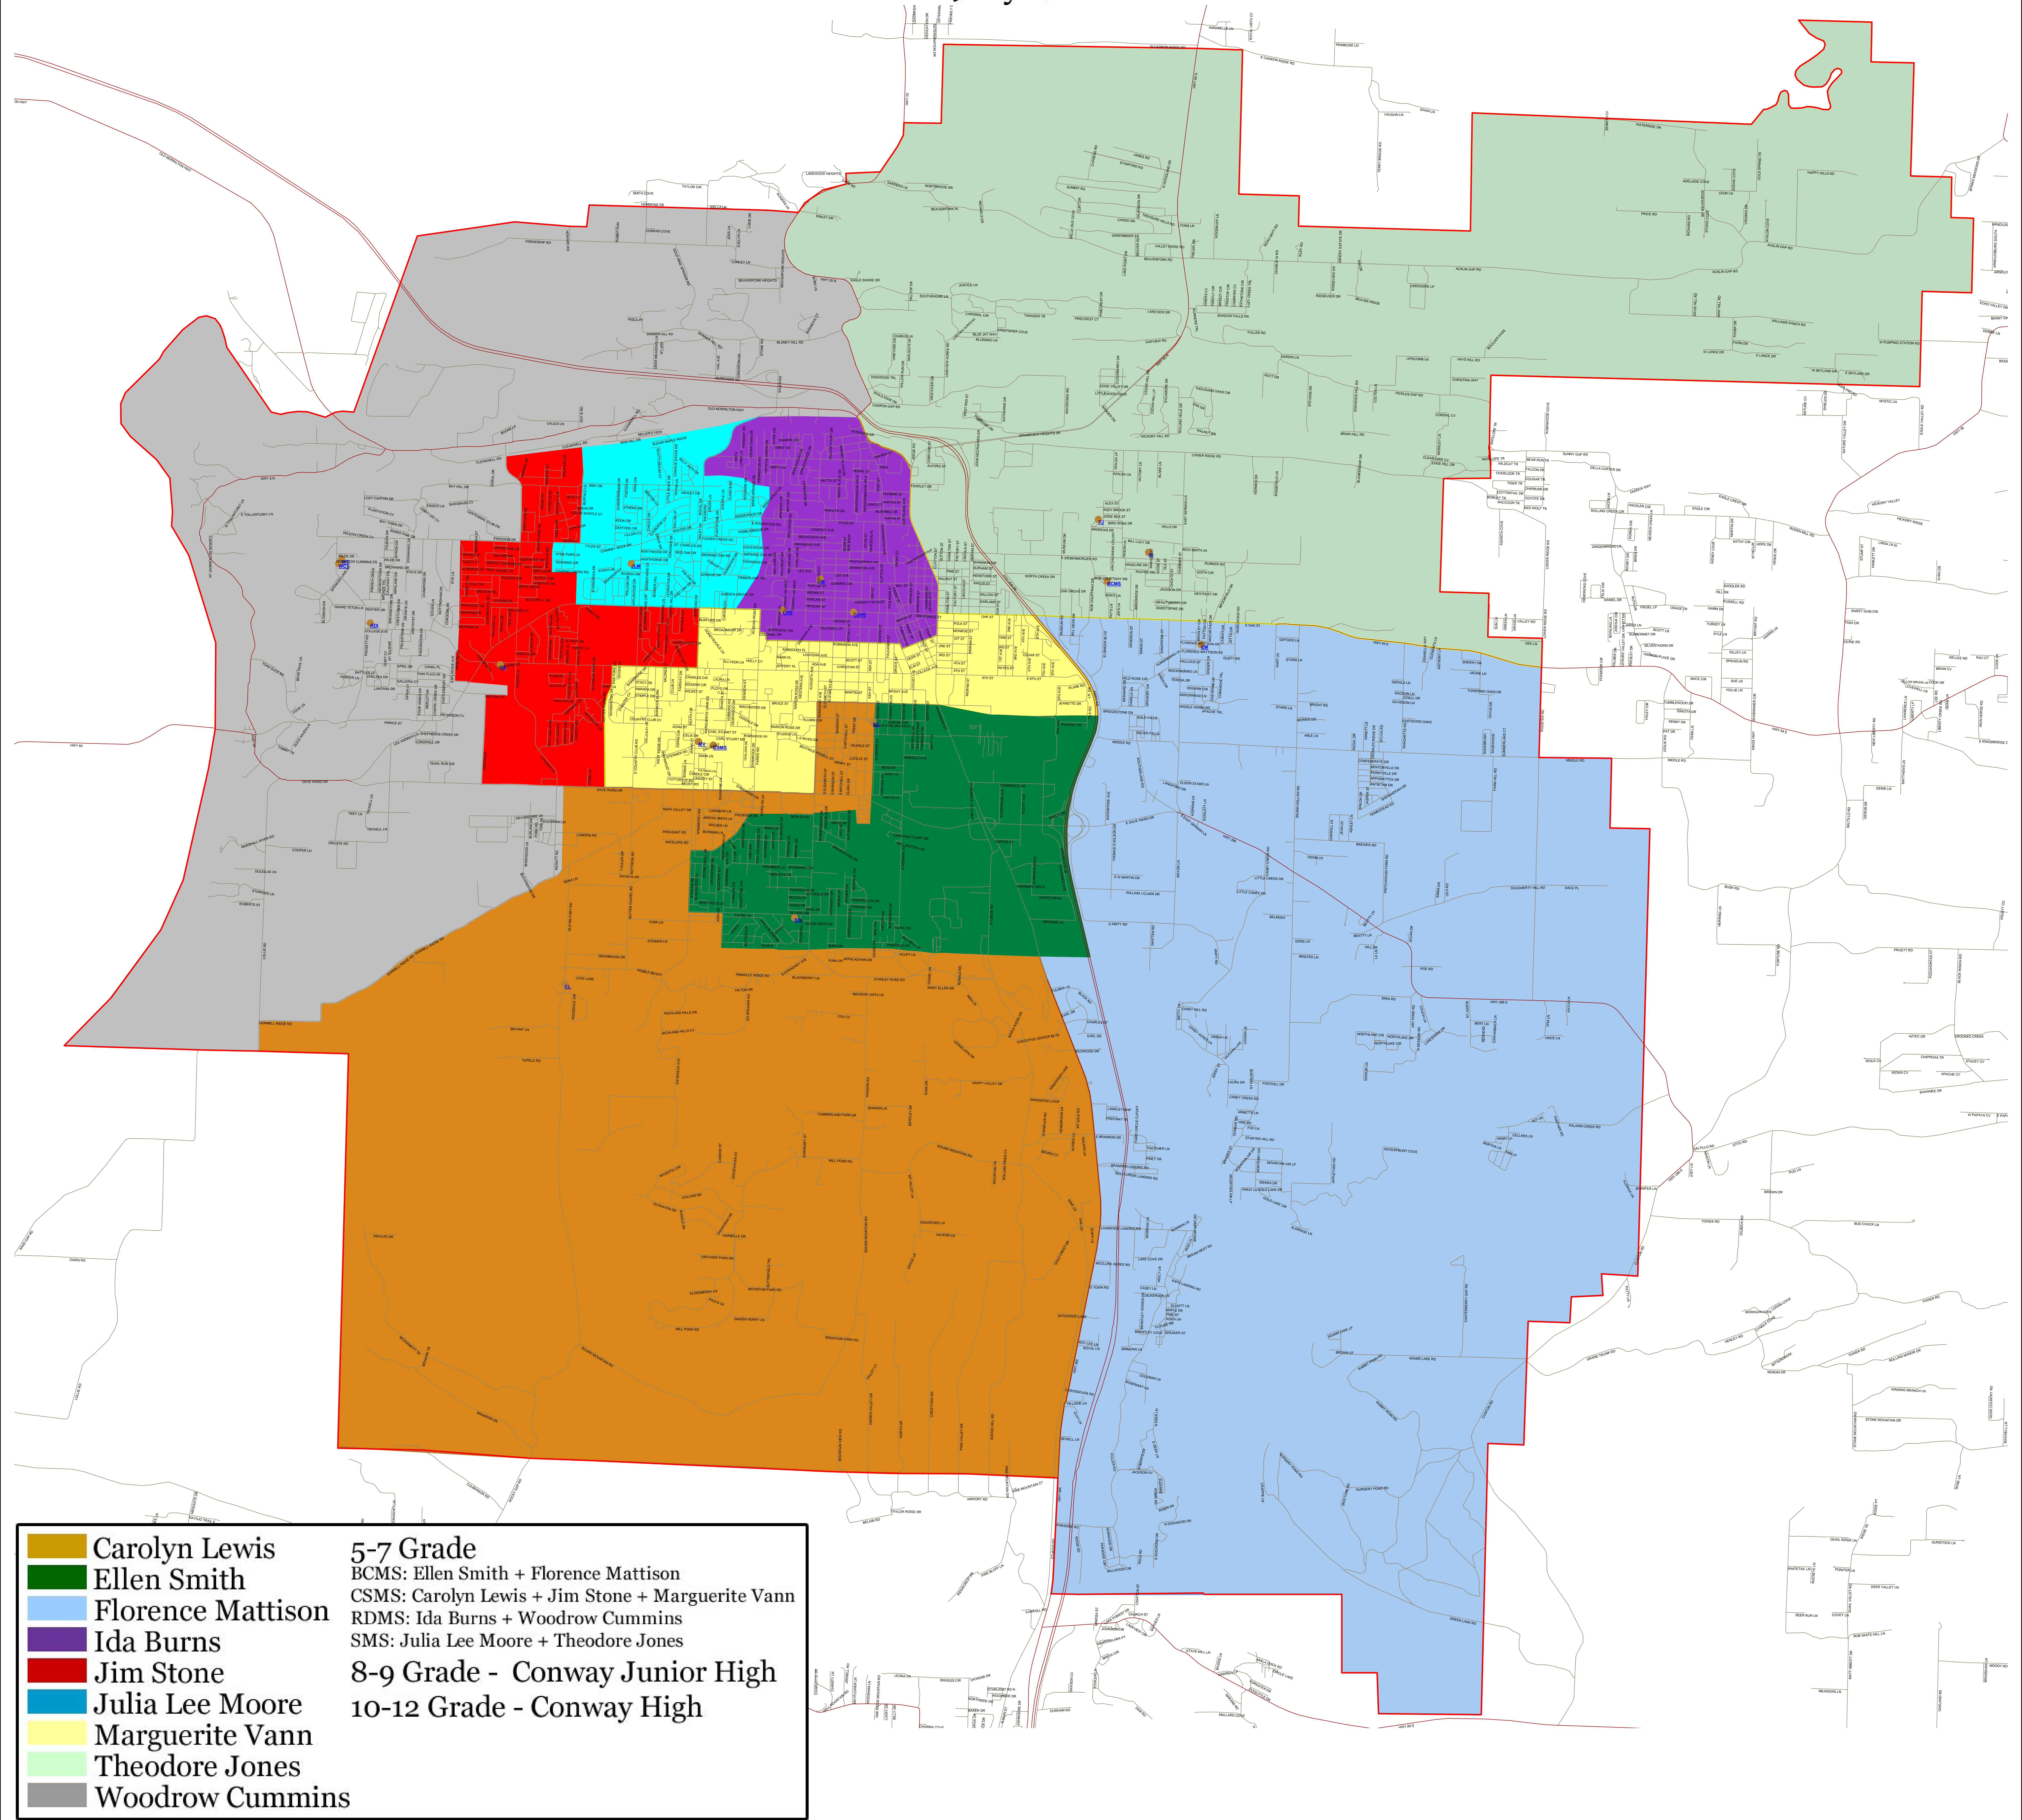

CONWAY PUBLIC SCHOOL DISTRICT ZONING MAP

Effective July 1, 2012

| | | |
|---|--------------------------|---|
|  | Carolyn Lewis | 5-7 Grade |
|  | Ellen Smith | BCMS: Ellen Smith + Florence Mattison |
|  | Florence Mattison | CSMS: Carolyn Lewis + Jim Stone + Marguerite Vann |
|  | Ida Burns | RDMS: Ida Burns + Woodrow Cummins |
|  | Jim Stone | SMS: Julia Lee Moore + Theodore Jones |
|  | Julia Lee Moore | 8-9 Grade - Conway Junior High |
|  | Marguerite Vann | 10-12 Grade - Conway High |
|  | Theodore Jones | |
|  | Woodrow Cummins | |